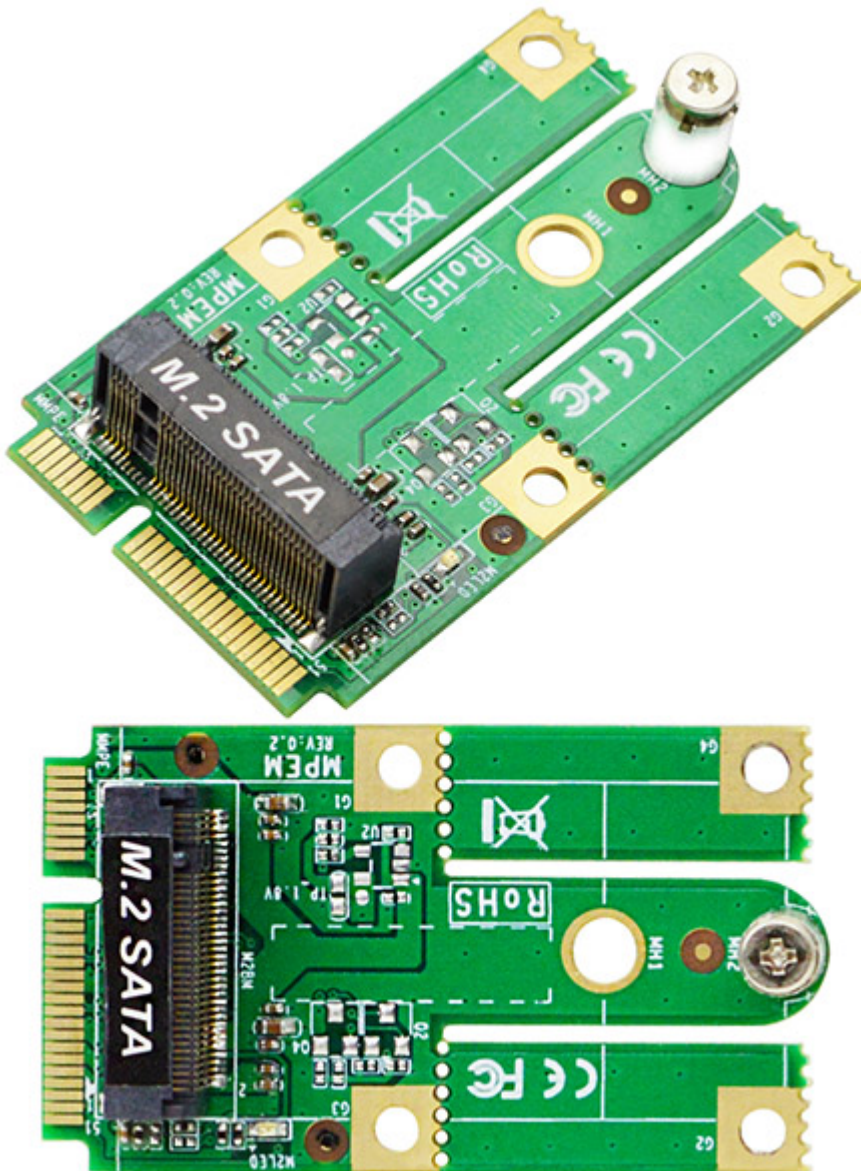

49.95 EUR  
incl. 19% VAT, plus [shipping](#)

- mSATA to M.2 (E-key) transfer card for Storage application
- Support M.2 E-key 2242 card
- SATA Interface
- Dimension: 30.00 x 51.0 mm